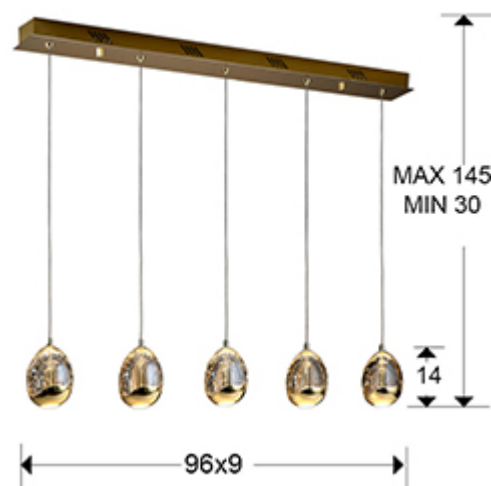

## Rocio

783627D

### Люстры

LED lamps of 5 lights. Made of metal, golden finish. Glass shades with drop shape made of solid glass in champagne tonality, with decorative bubbles insides. Adjustables in length. 25W LED. 2.400 lm. 3000 K. DIMMABLE.

This product includes LED drivers with 0-10V or PWM dimming, a receiver and a remote control by radiofrequency. To use it with wall dimmer, use just this type of dimmers. Any other would damage the LED driver. · This lamp is supplied with TILT-UP TACOS WITH BALANCIN, for improved ceiling fixing.

### РАЗМЕРЫ

Размеры: ↔ 96,0 ↓ 95,0 ↗ 9,0 см  
 Высота в собранном виде: 30,0/ максимальная 145,0 см  
 Вес: 6,8 Kg